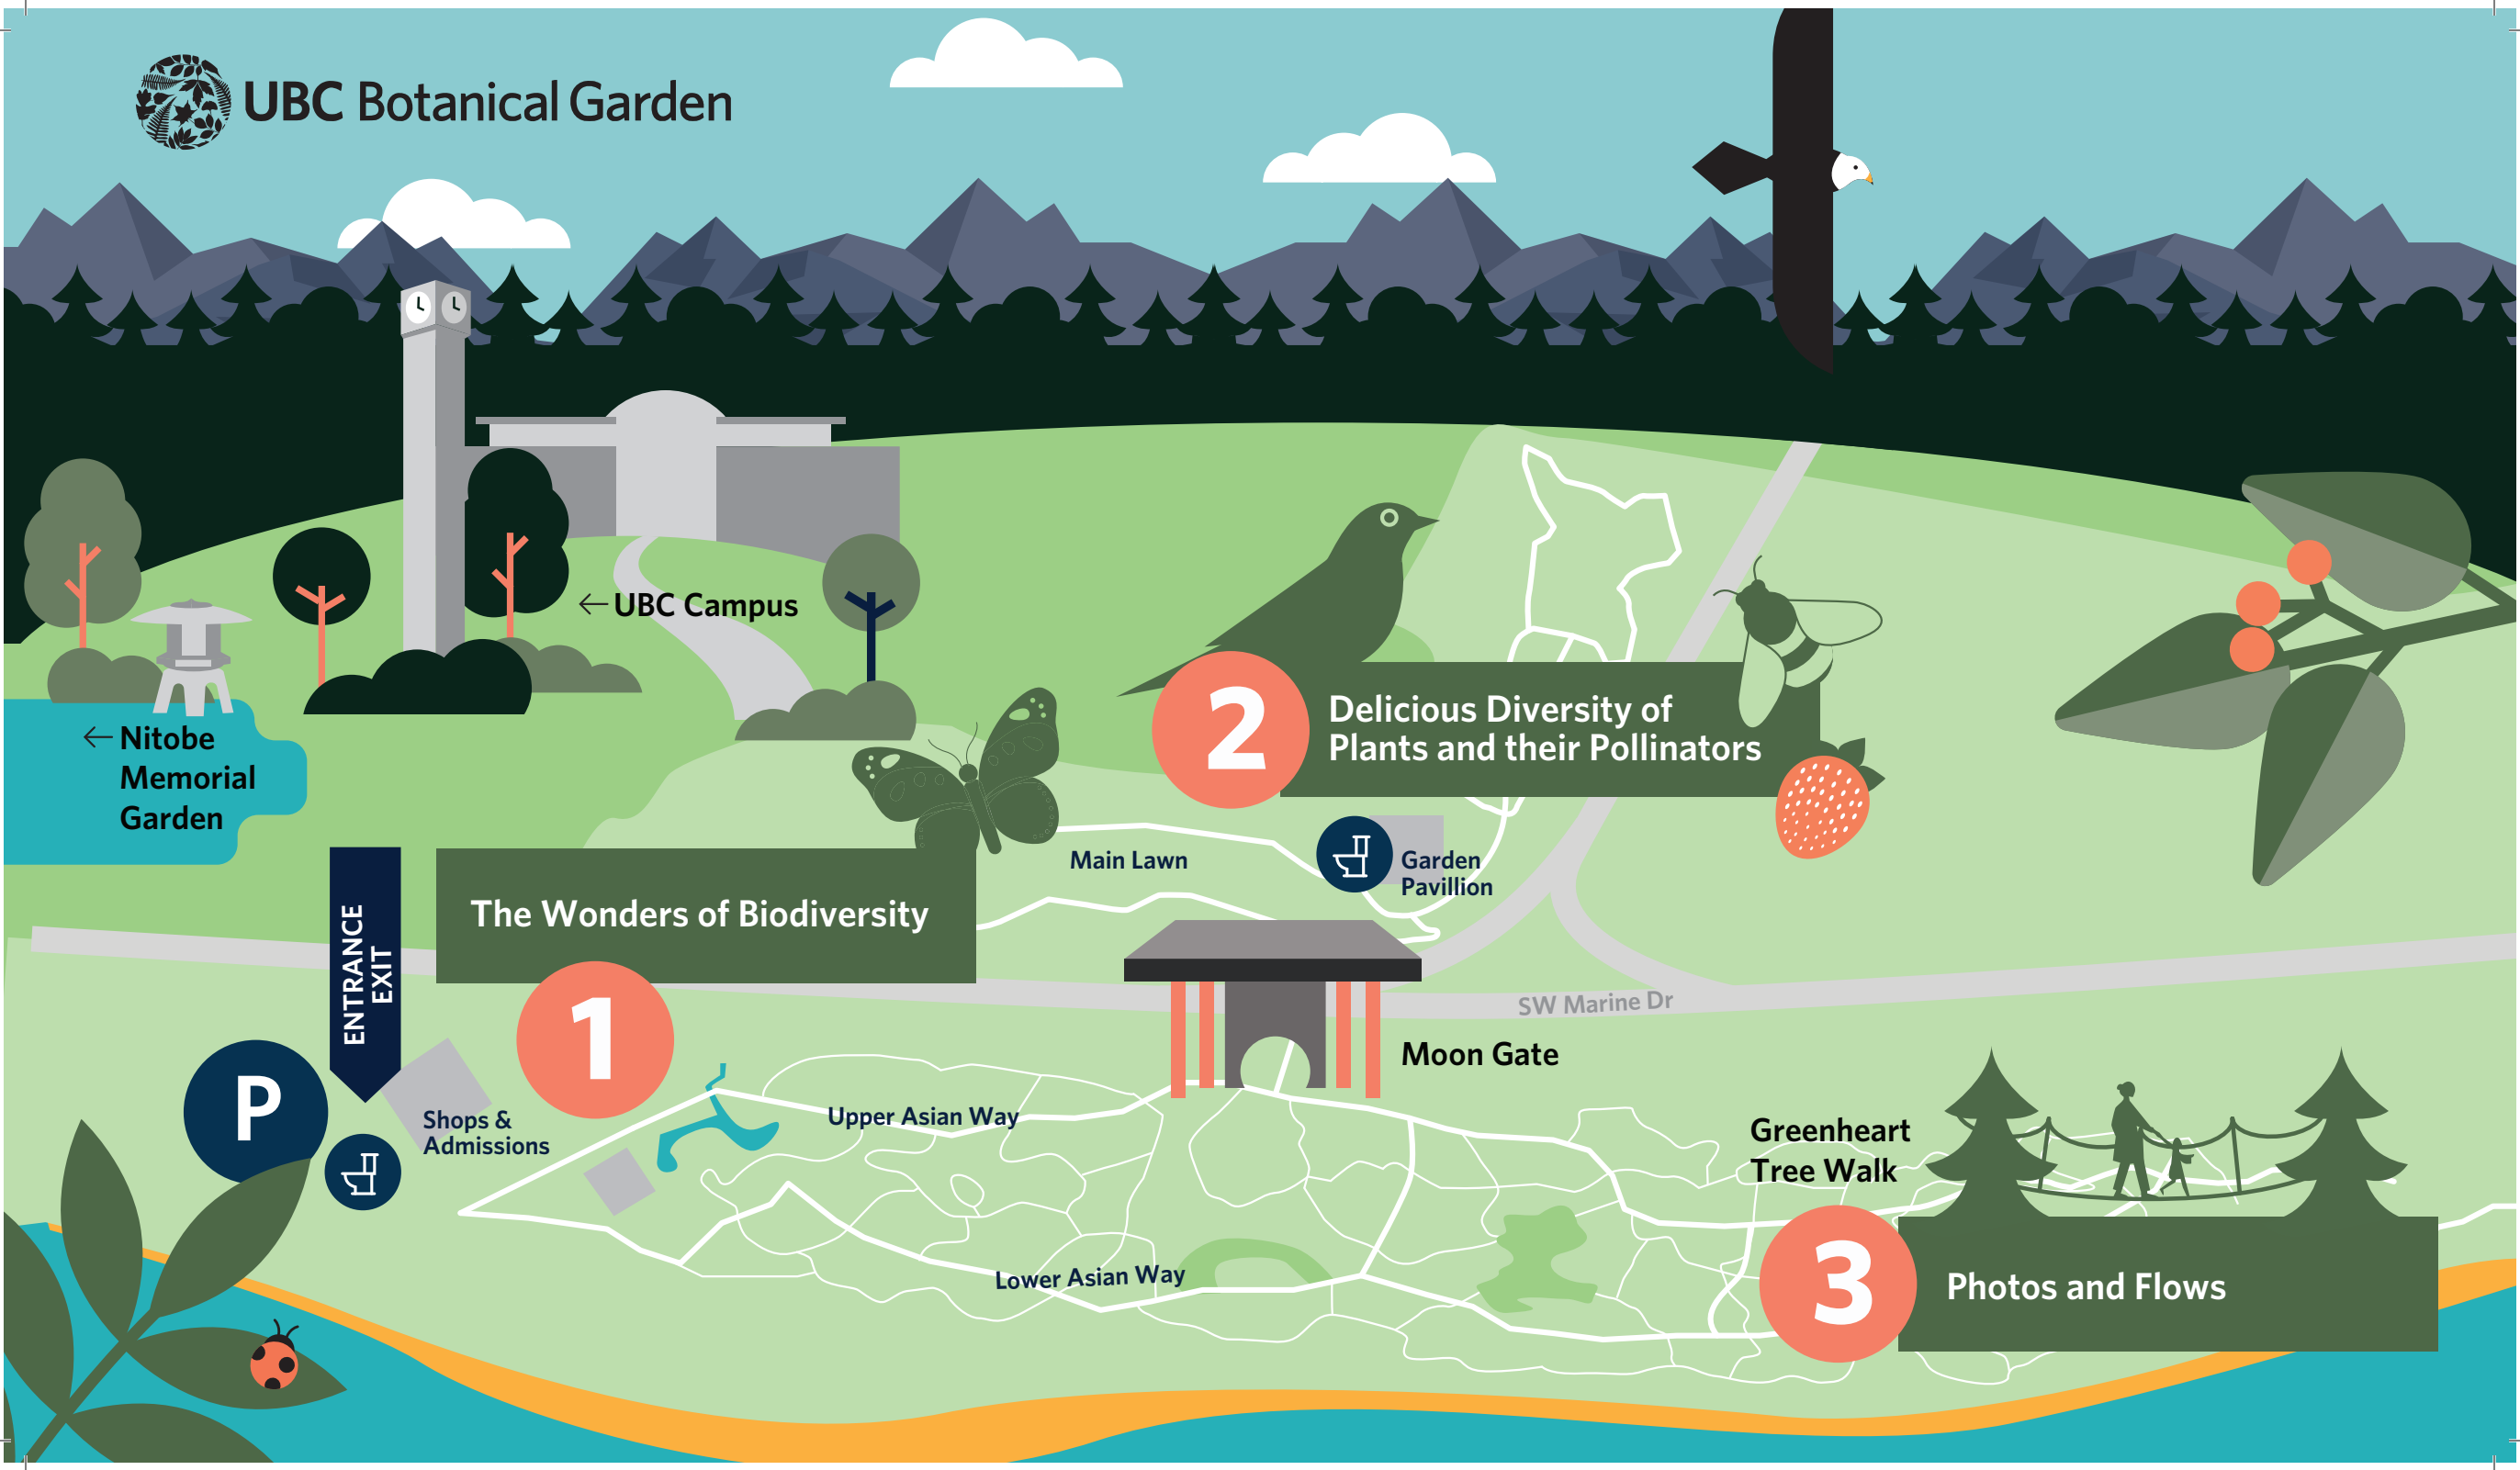

UBC Botanical Garden

← Nitobe Memorial Garden

← UBC Campus

2

Delicious Diversity of Plants and their Pollinators

The Wonders of Biodiversity

1

ENTRANCE EXIT

P

Shops & Admissions

Main Lawn

Garden Pavillion

SW Marine Dr

Moon Gate

Upper Asian Way

Lower Asian Way

Greenheart Tree Walk

3

Photos and Flows