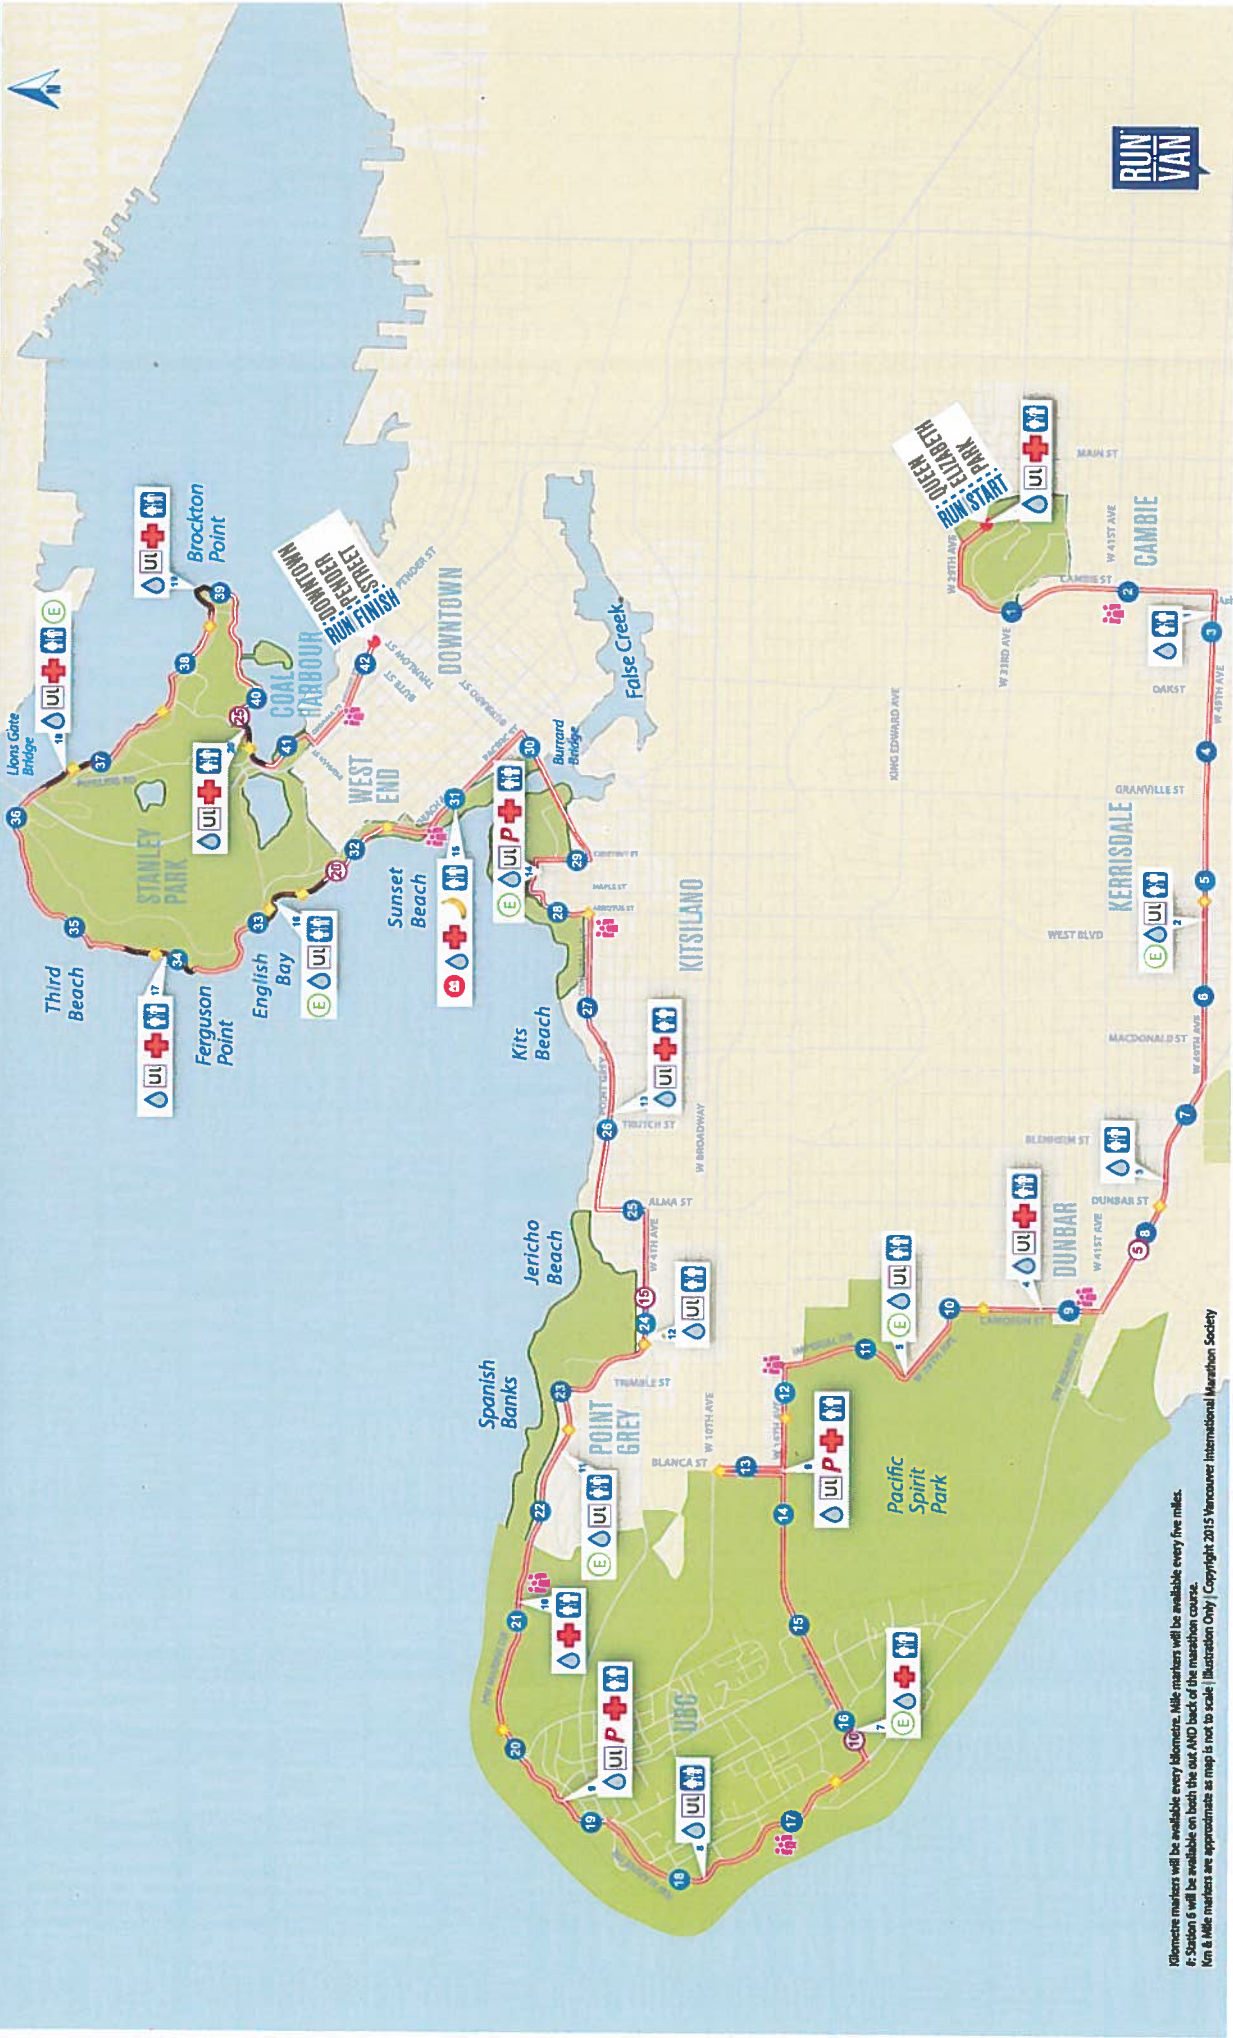

Vancouver Marathon

MARATHON 42.2 KM

Elevation (metres)