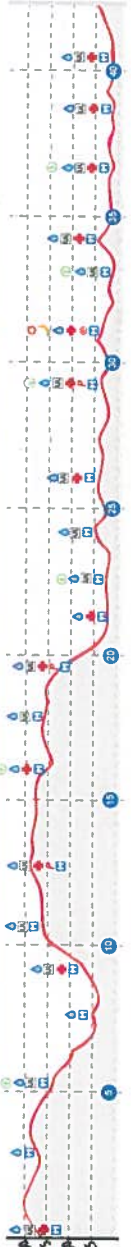

- Water
- Ultimate Replenisher Electrolytes Drink
- Medical
- PowerBar Gel
- Bananas
- Toilets
- Kilometre Marker
- Mile Marker
- BMO Mobilisation Station
- Entertainment Station
- Spectator Hotspot
- Ella Drinks Station